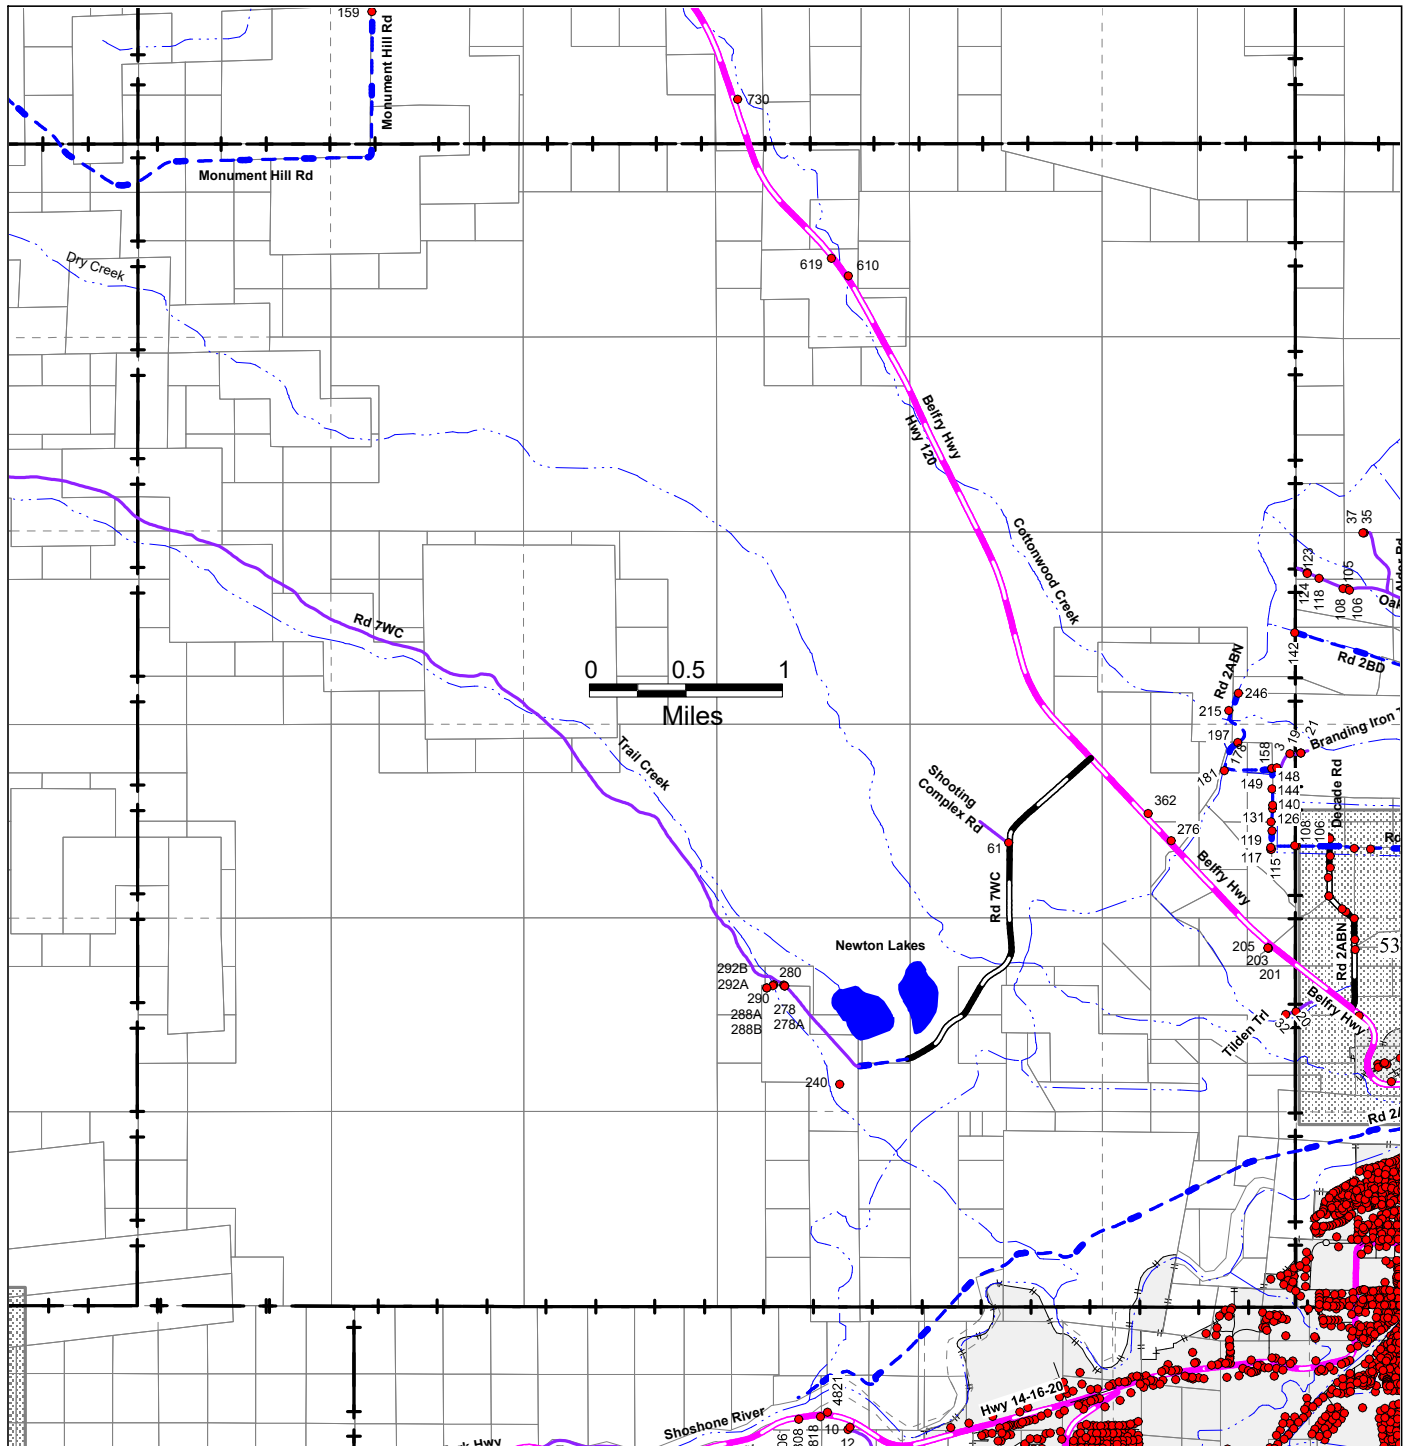

# T53N R102W

# 53102

PAGE REFERENCE:

54103	54102	54101
53103	53102	53101
52103	52102	52101

This map is for informational purposes only. The location and extent of roads, accesses, and property lines depicted hereon do not guarantee legal right of passage, ingress and egress, or property boundaries.

- County Maintained
  - Chip Sealed
  - - - - - Dirt (various grades)
- State Maintained
  - Chip Sealed
  - - - - - Dirt (various grades)
  - Various Surfaces
- Forest Service Maintained
  - - - - - Dirt (various grades)
- Private Road
  - Various Surfaces

Cross Reference Road List:  
 Belfry Hwy = St Hwy 120  
 Cottonwood Dr = Rd 2ABN  
 Monument Hill Rd = Rd 7UH  
 Northfork Hwy = Yellowstone Hwy; US Hwy 14-16-20  
 Rd 7WC = Newton Lakes Rd